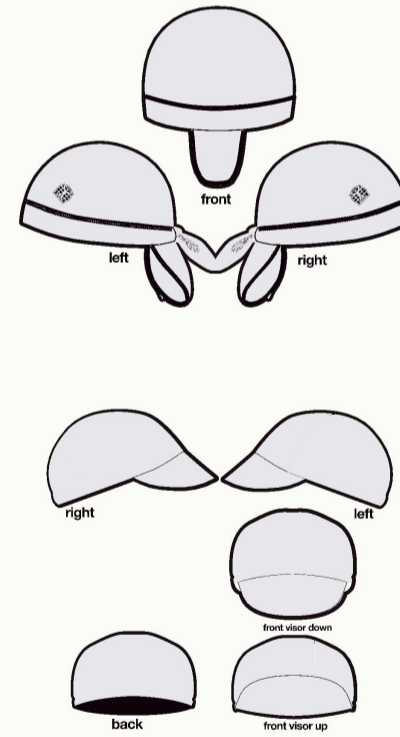

Buff

Winterhat

Helmet hat