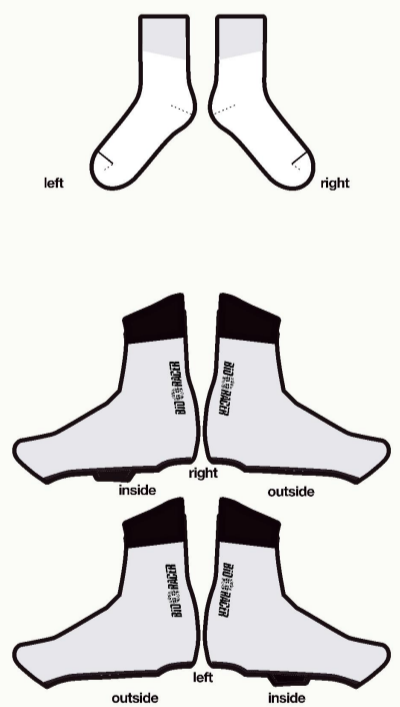

Armwarmers

Overshoes

Professional line

Please check the spelling of the texts for possible (orthographical) errors. This design is only a model, which can differ slightly from reality due to technical reasons in the production. BiORacer reserves the right of a maximum colour correction / divergence of 5%.

Order id: **PRJ19-001714_WV EDE ZOMER 2019**

Designer: **GERWIN VAN DER BART**

Sales: **BART**

Date: **4/1/2019**

Color's

C=0 M=0
Y=0 K=01

5

420

901 LYCRA
NAVY

901 LYCRA
NAVY

901_NAVY /Lycra
WHITE /Zipper
901_NAVY /Cuff
/Flatlock(shirt)
2000_WHITE /Flatlock(short)
/Flatlock(acce.)

2018_V1 - 02/01/2018

DESIGN VERSION